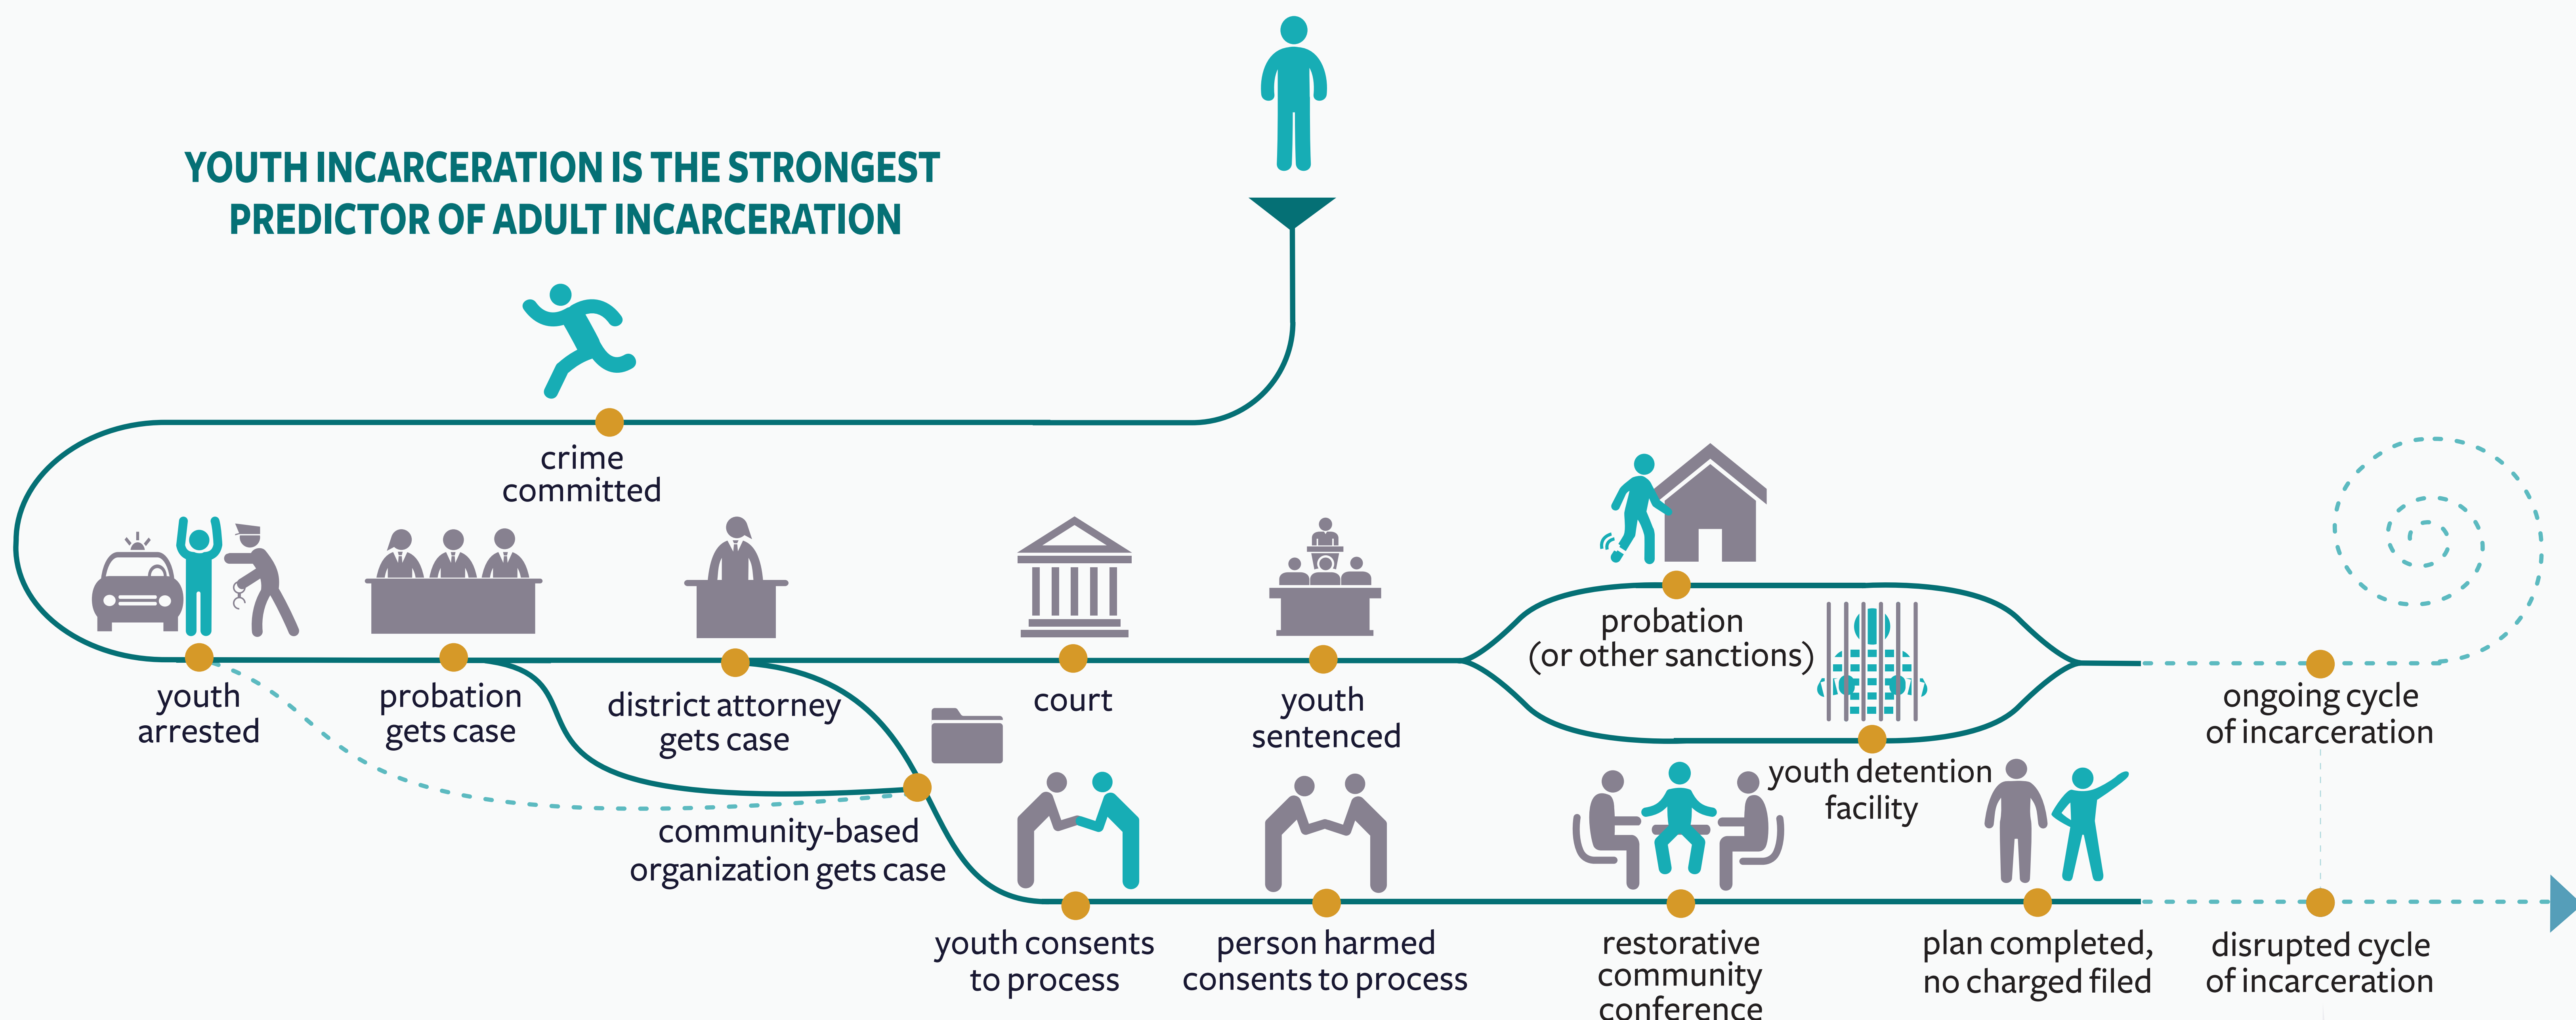

RESTORATIVE COMMUNITY CONFERRING IN ALAMEDA COUNTY

YOUTH INCARCERATION IS THE STRONGEST PREDICTOR OF ADULT INCARCERATION

RESTORATIVE COMMUNITY CONFERENCE

RESTORATIVE JUSTICE IMPROVES OUTCOMES

- 91%** satisfaction for participating victims
- 44%** reduction in recidivism for youth
- \$ → \$** long term and short term cost savings

IMPACT/JUSTICE
A National Innovation and Research Center

communityworks
JUSTICE DEMANDS HUMANITY

Created by Eliza Sherpa November 2017

- Identify Everyone's Needs
- Agree to Restorative Plan
- Do What the Plan Requires
- See Positive Outcomes