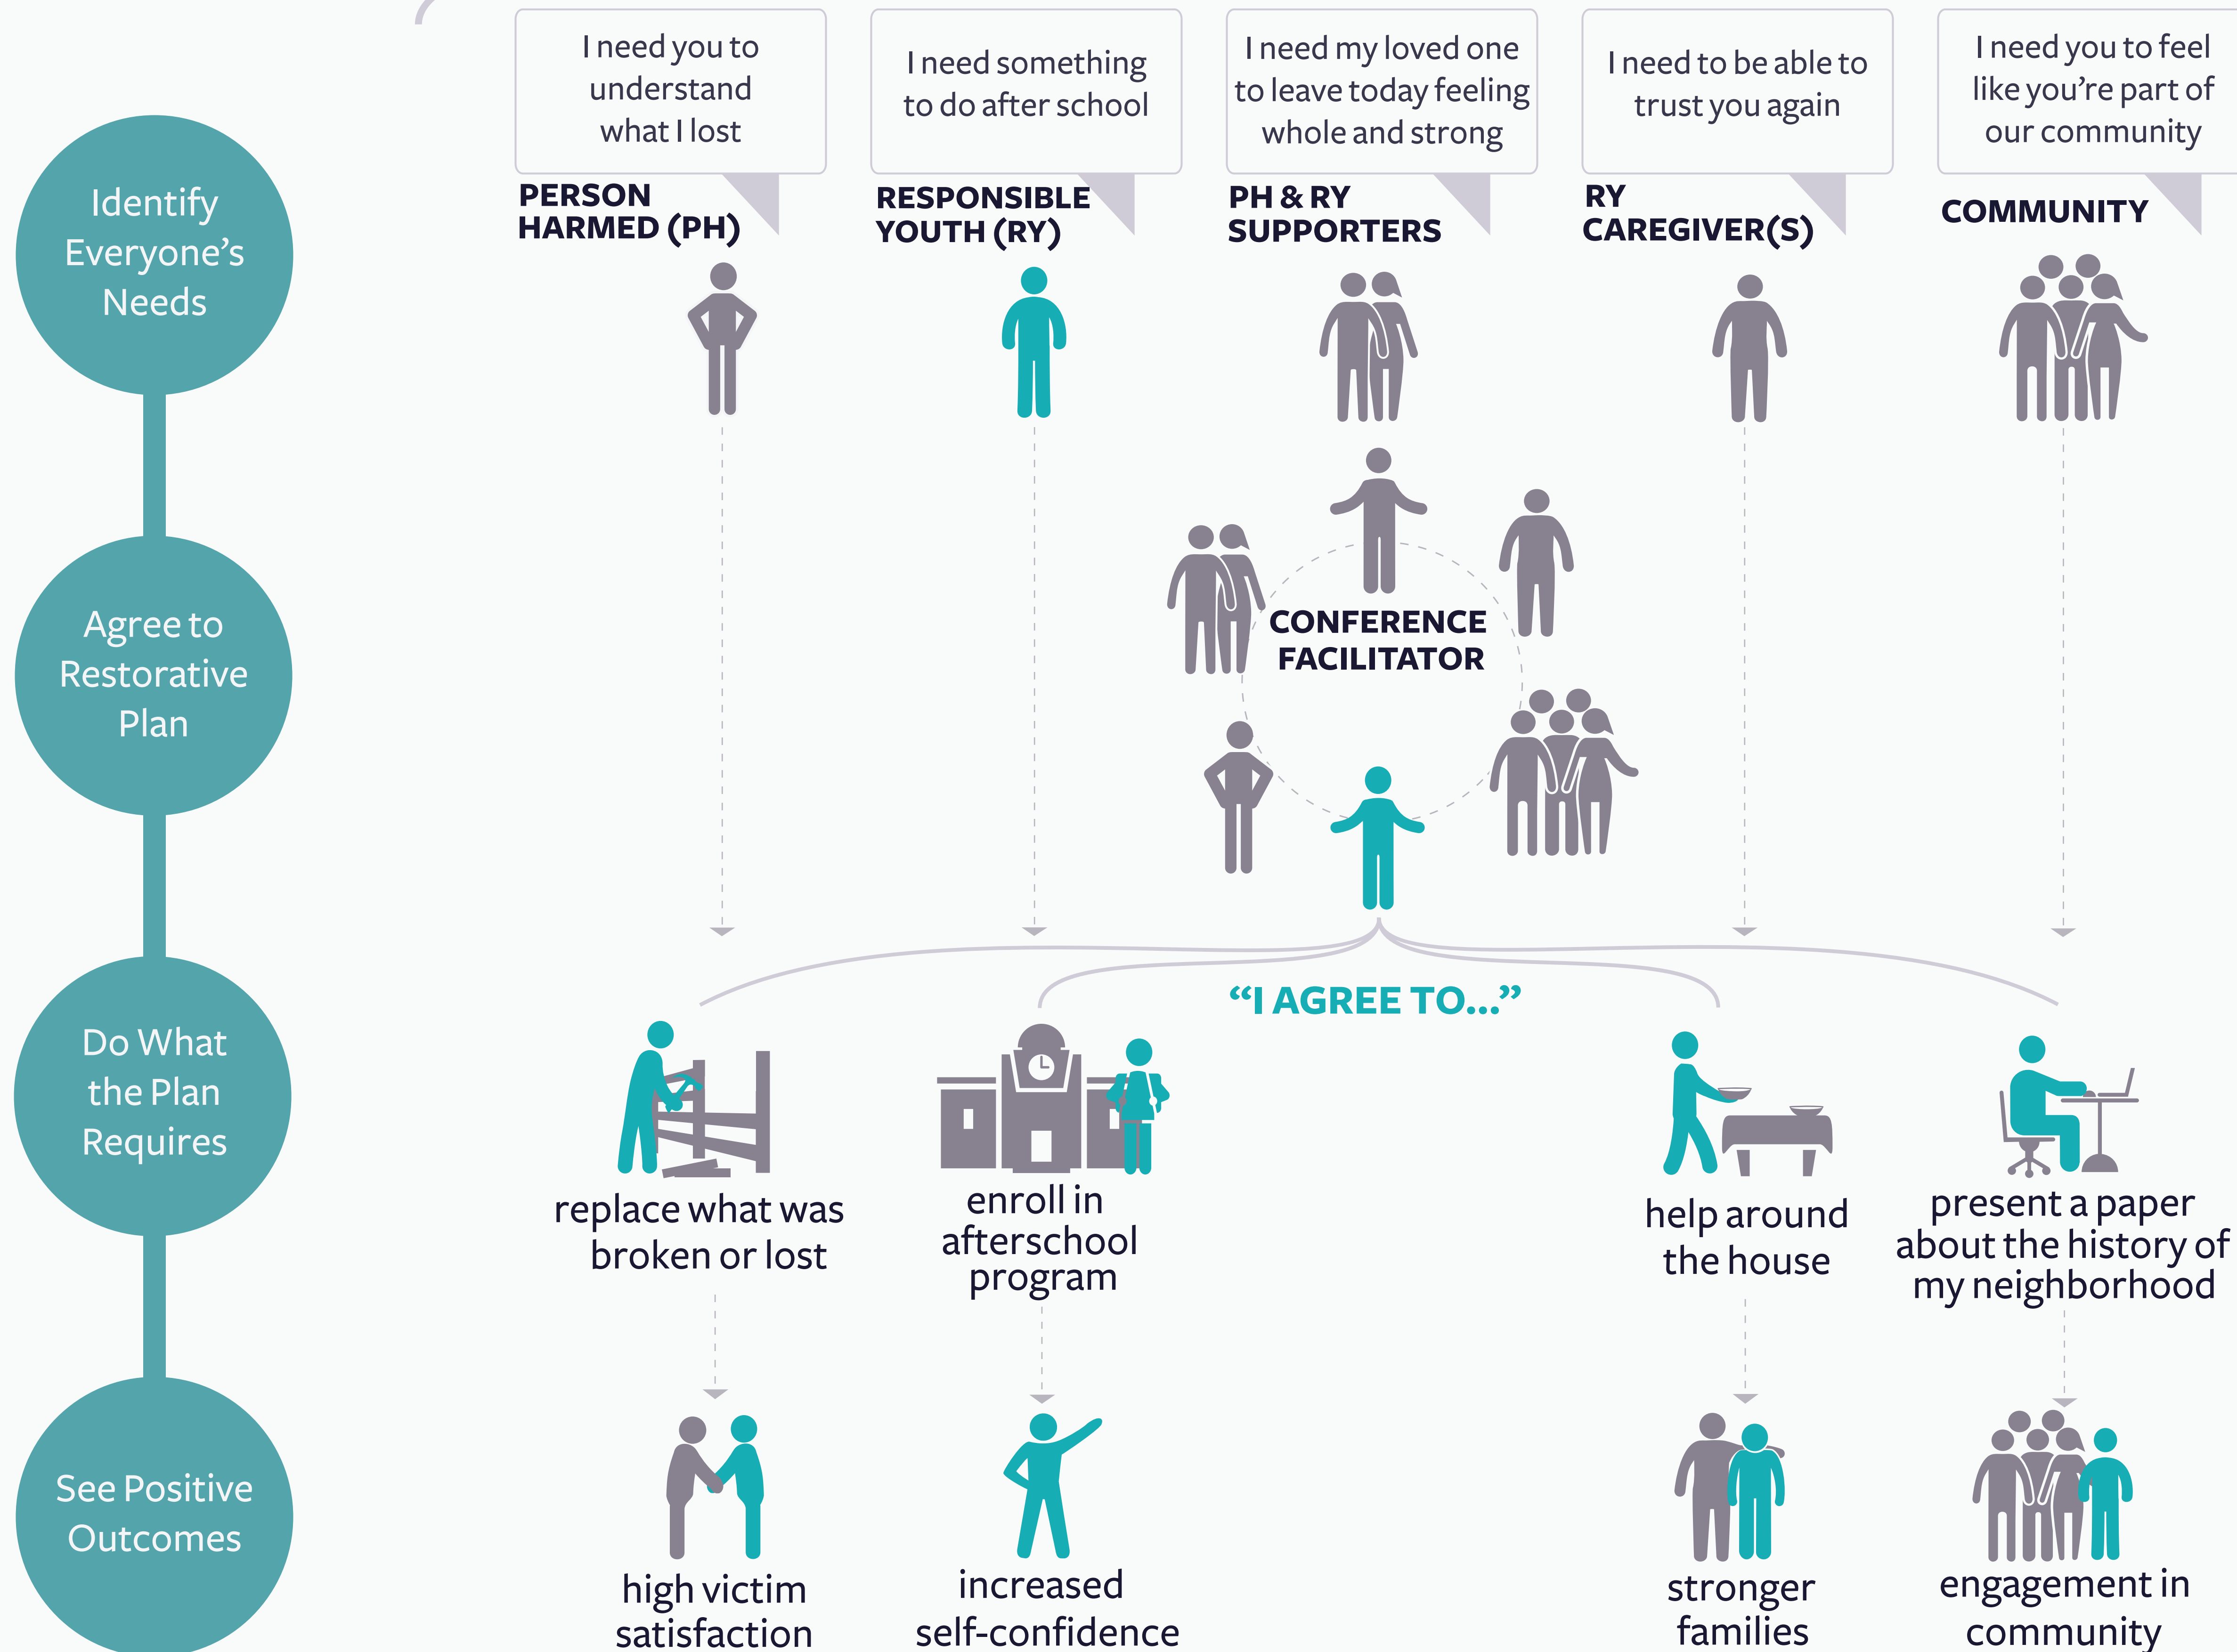

RESTORATIVE COMMUNITY CONFERRING IN ALAMEDA COUNTY

YOUTH INCARCERATION IS THE STRONGEST PREDICTOR OF ADULT INCARCERATION

RESTORATIVE COMMUNITY CONFERENCE

RESTORATIVE JUSTICE IMPROVES OUTCOMES

- 91%** satisfaction for participating victims
- 44%** reduction in recidivism for youth
- \$ → \$** long term and short term cost savings

IMPACT/JUSTICE
A National Innovation and Research Center

communityworks
JUSTICE DEMANDS HUMANITY

Created by Eliza Sherpa November 2017

- Identify Everyone's Needs
- Agree to Restorative Plan
- Do What the Plan Requires
- See Positive Outcomes